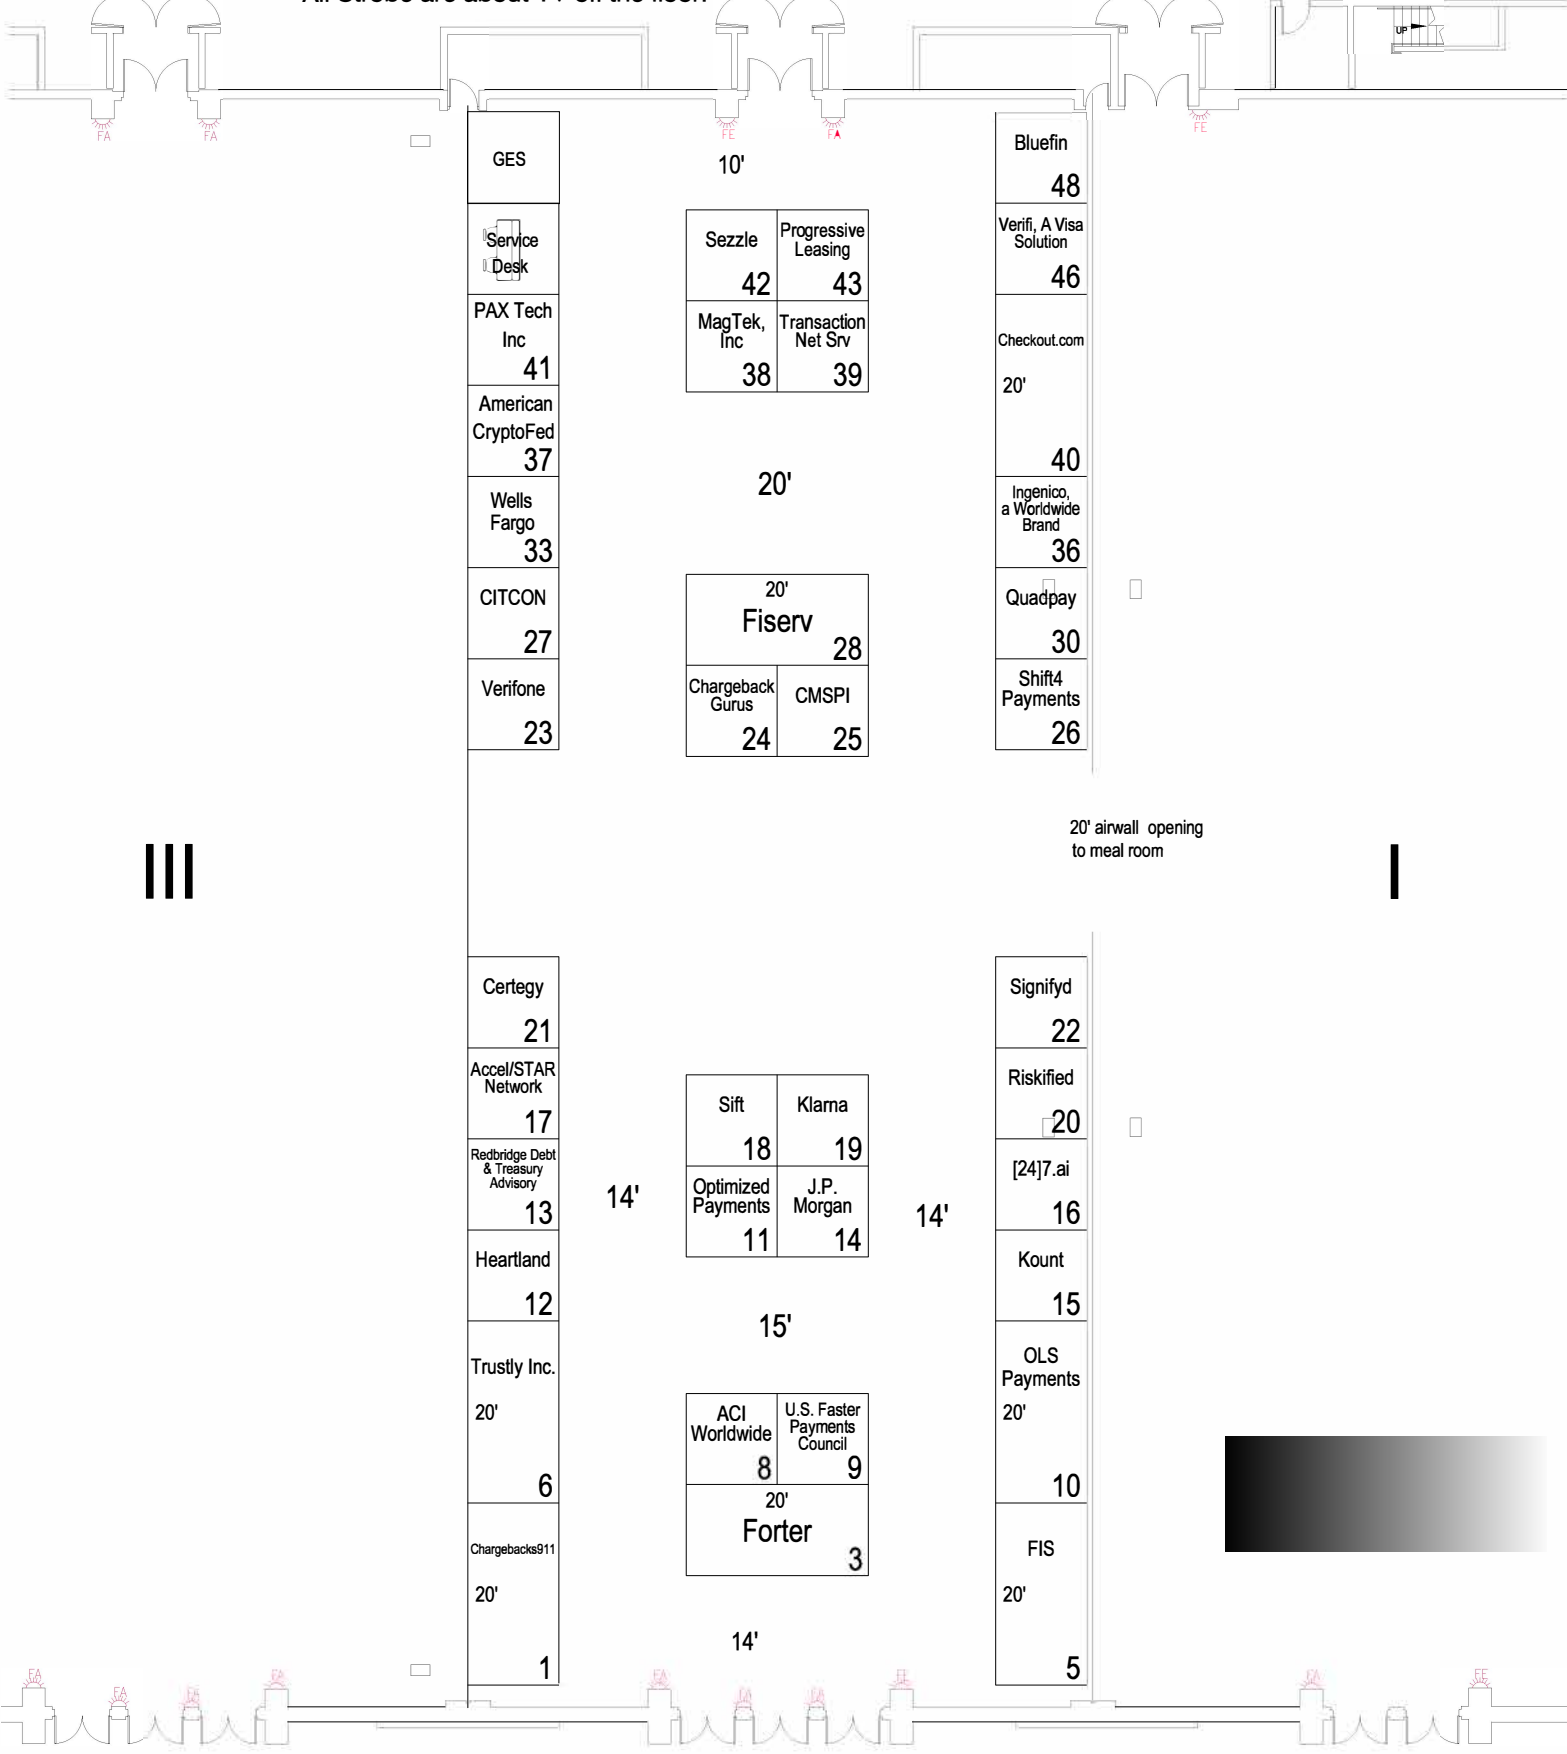

All Strobe are about 14' off the floor.

All Strobe are about 14' off the floor. Entrance

MAG Annual Conference

September 20 - 21, 2021
Hilton Orlando - Orlando Ballroom 2